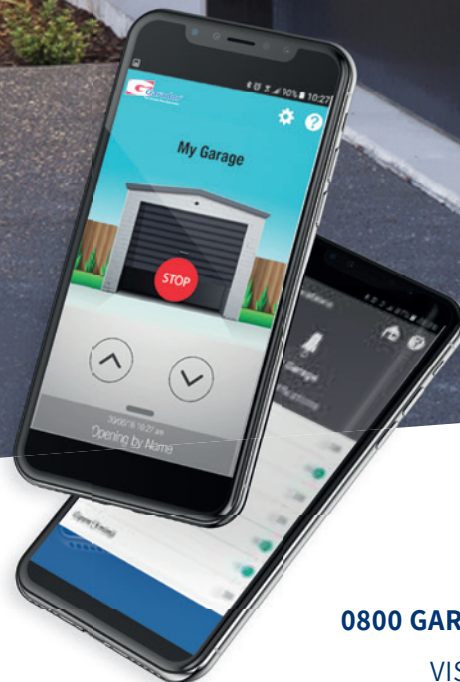

Smart phone
control kit.

**The smarter way to control
your garage door.**

CALL US ON
0800 GARADOR (427 236)

VISIT OUR WEBSITE
GARADOR.CO.NZ

The next generation of garage door control is here.

So if you Control your garage door through your smart phone while you're at home or out and about*. Features include:

Simple operation

Via our easy to use app.

Secure home access

Monitor your garage door 24/7* and receive notifications when door is operated

Real time alerts

Our smart app can alert you whenever your garage door is operated, opened for an extended period of time or when your opener is in need of a service.

THE APP

Scan the QR code below to download and try the Smart Phone App in demo mode today.

iOS devices

Android devices

PRODUCT SPECIFICATIONS

The Smart Phone Control Kit is available as an optional accessory with most new Garador-branded residential garage door openers.