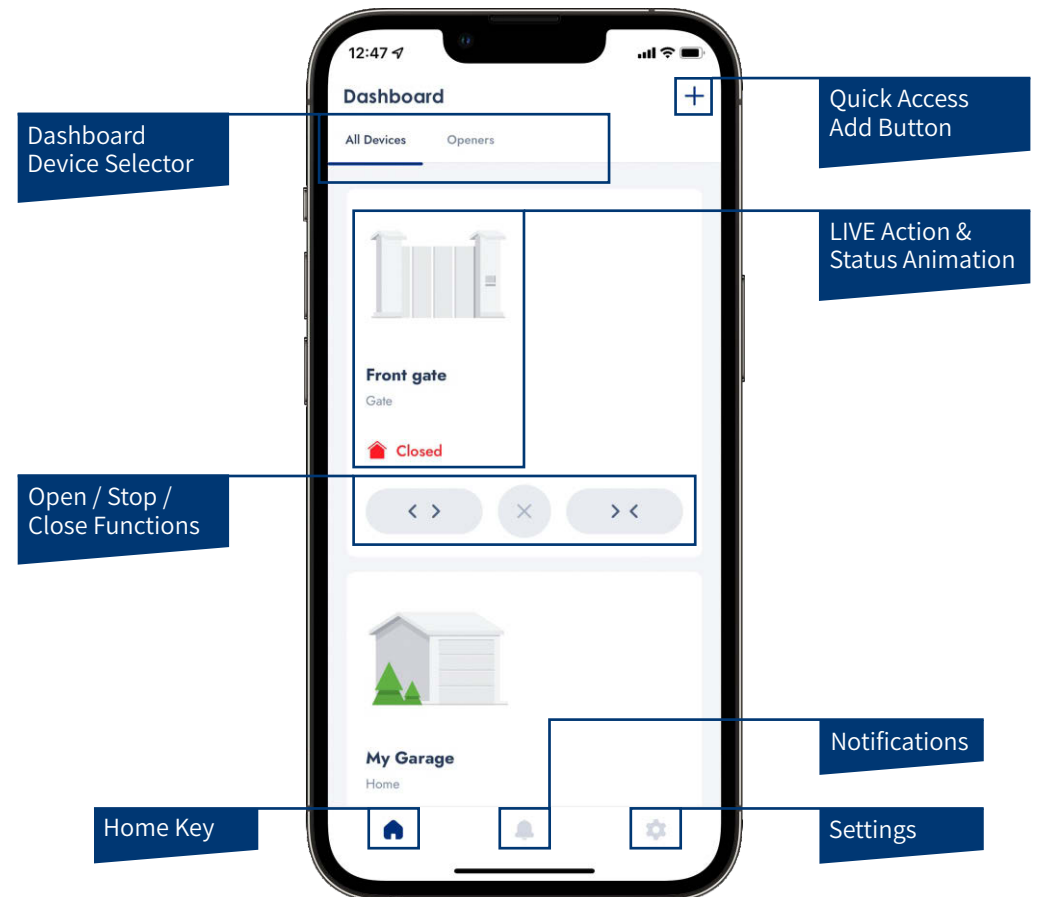

Updated Garador App Dashboard - Opener Interface

Updated Garador App Dashboard - Gate Interface

Updated Garador App Settings - Menu

Updated Garador App More Settings - Menu